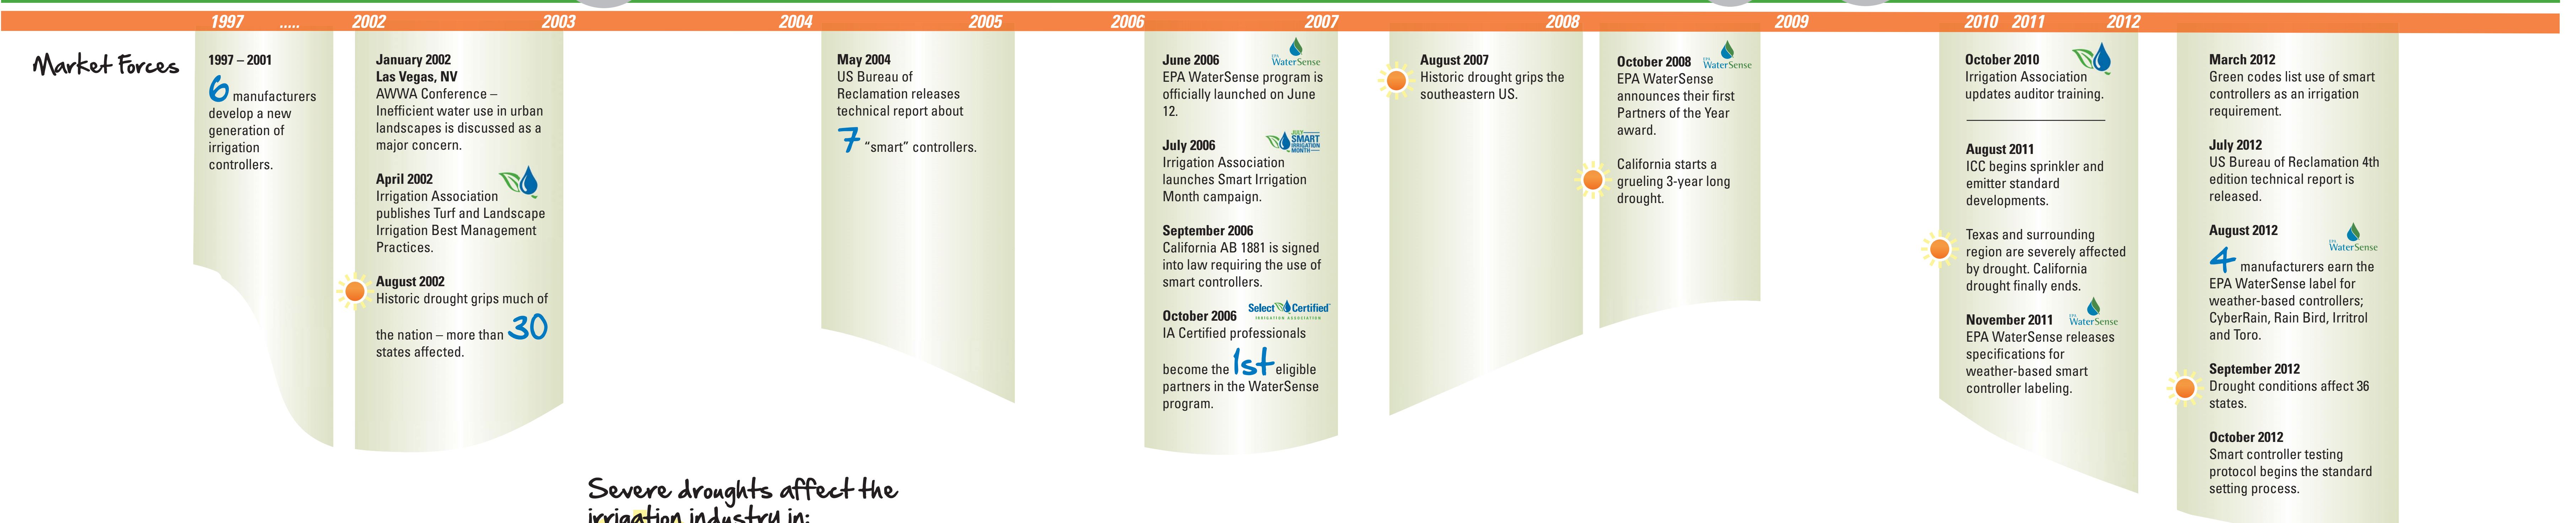

SWAT Milestones

Severe droughts affect the irrigation industry in:

- 2002 - Rocky Mountain Region
- 2007 - South East Region
- 2008 - 2011 - California
- 2011 - Texas and surrounding areas
- 2012 - Most of United States