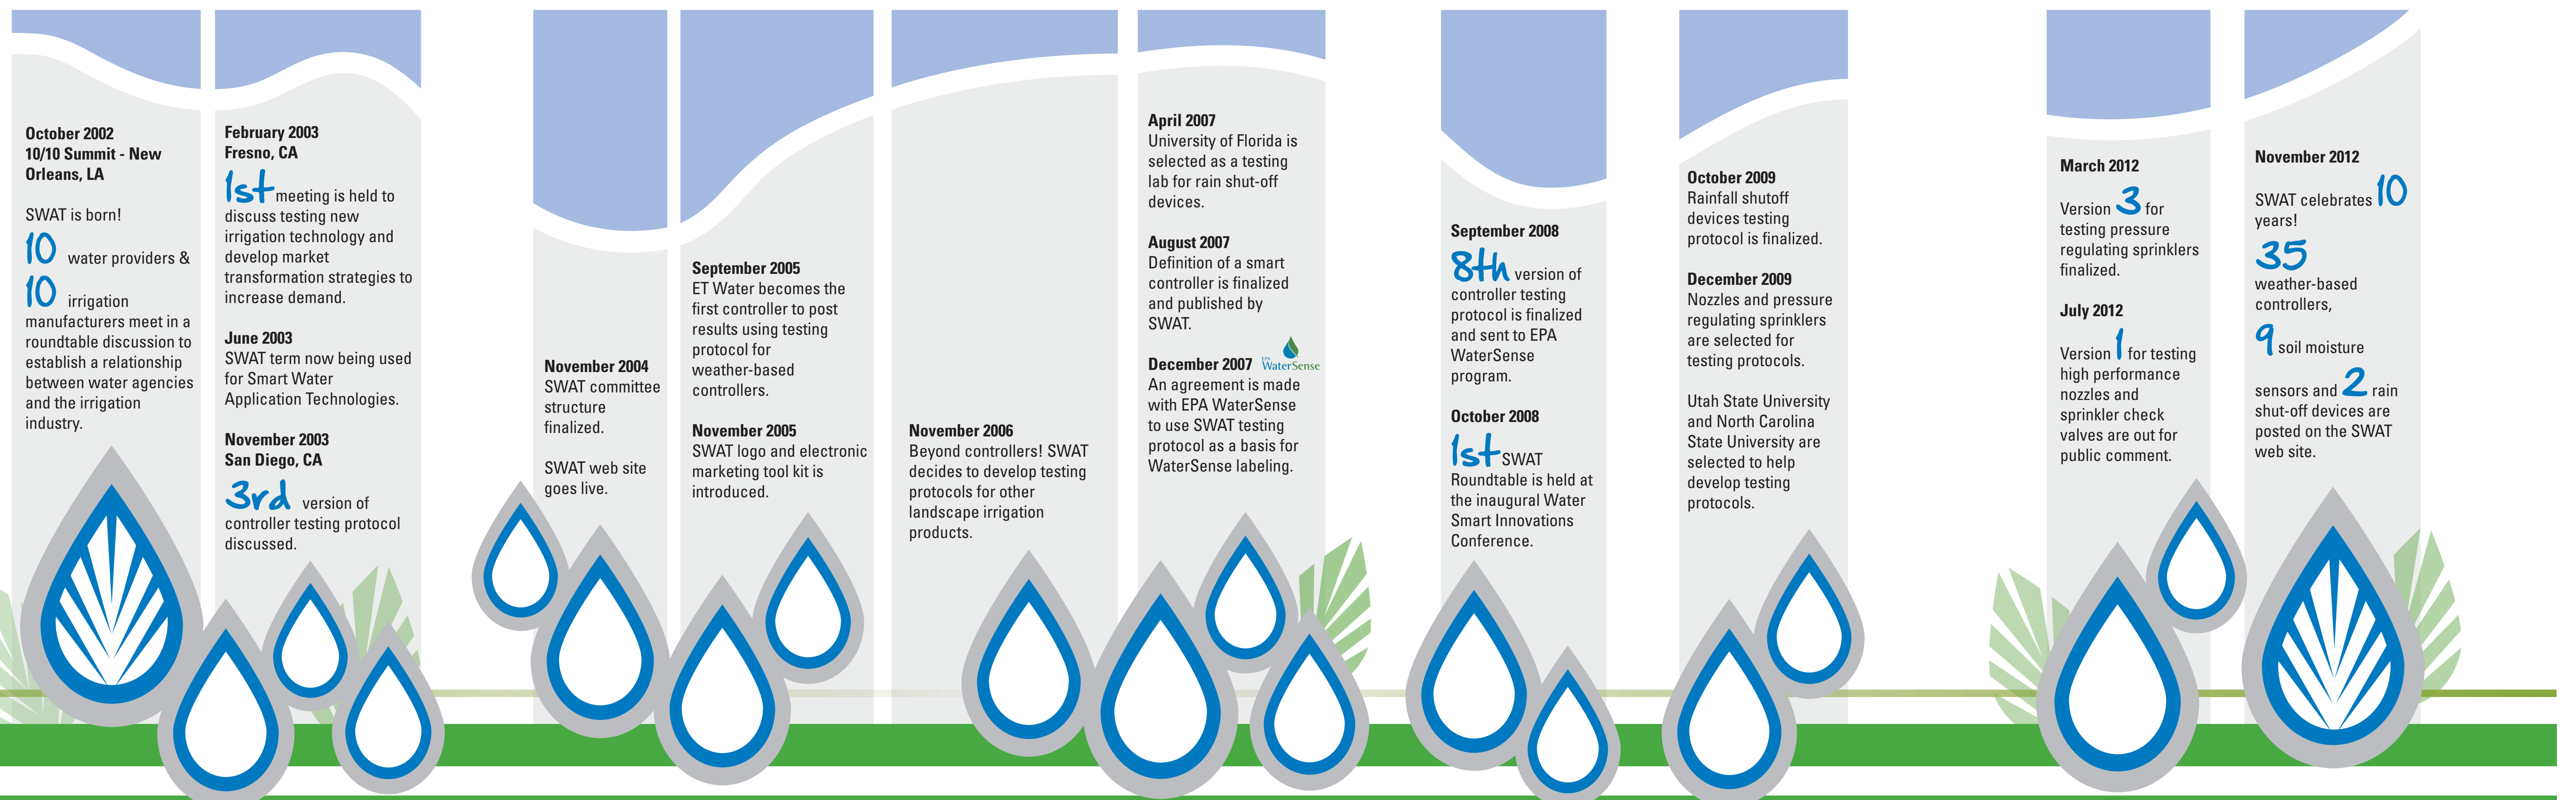

SWAT Milestones

Severe droughts affect the irrigation industry in:

- 2002 - Rocky Mountain Region
- 2007 - South East Region
- 2008 - 2011 - California
- 2011 - Texas and surrounding areas
- 2012 - Most of United States