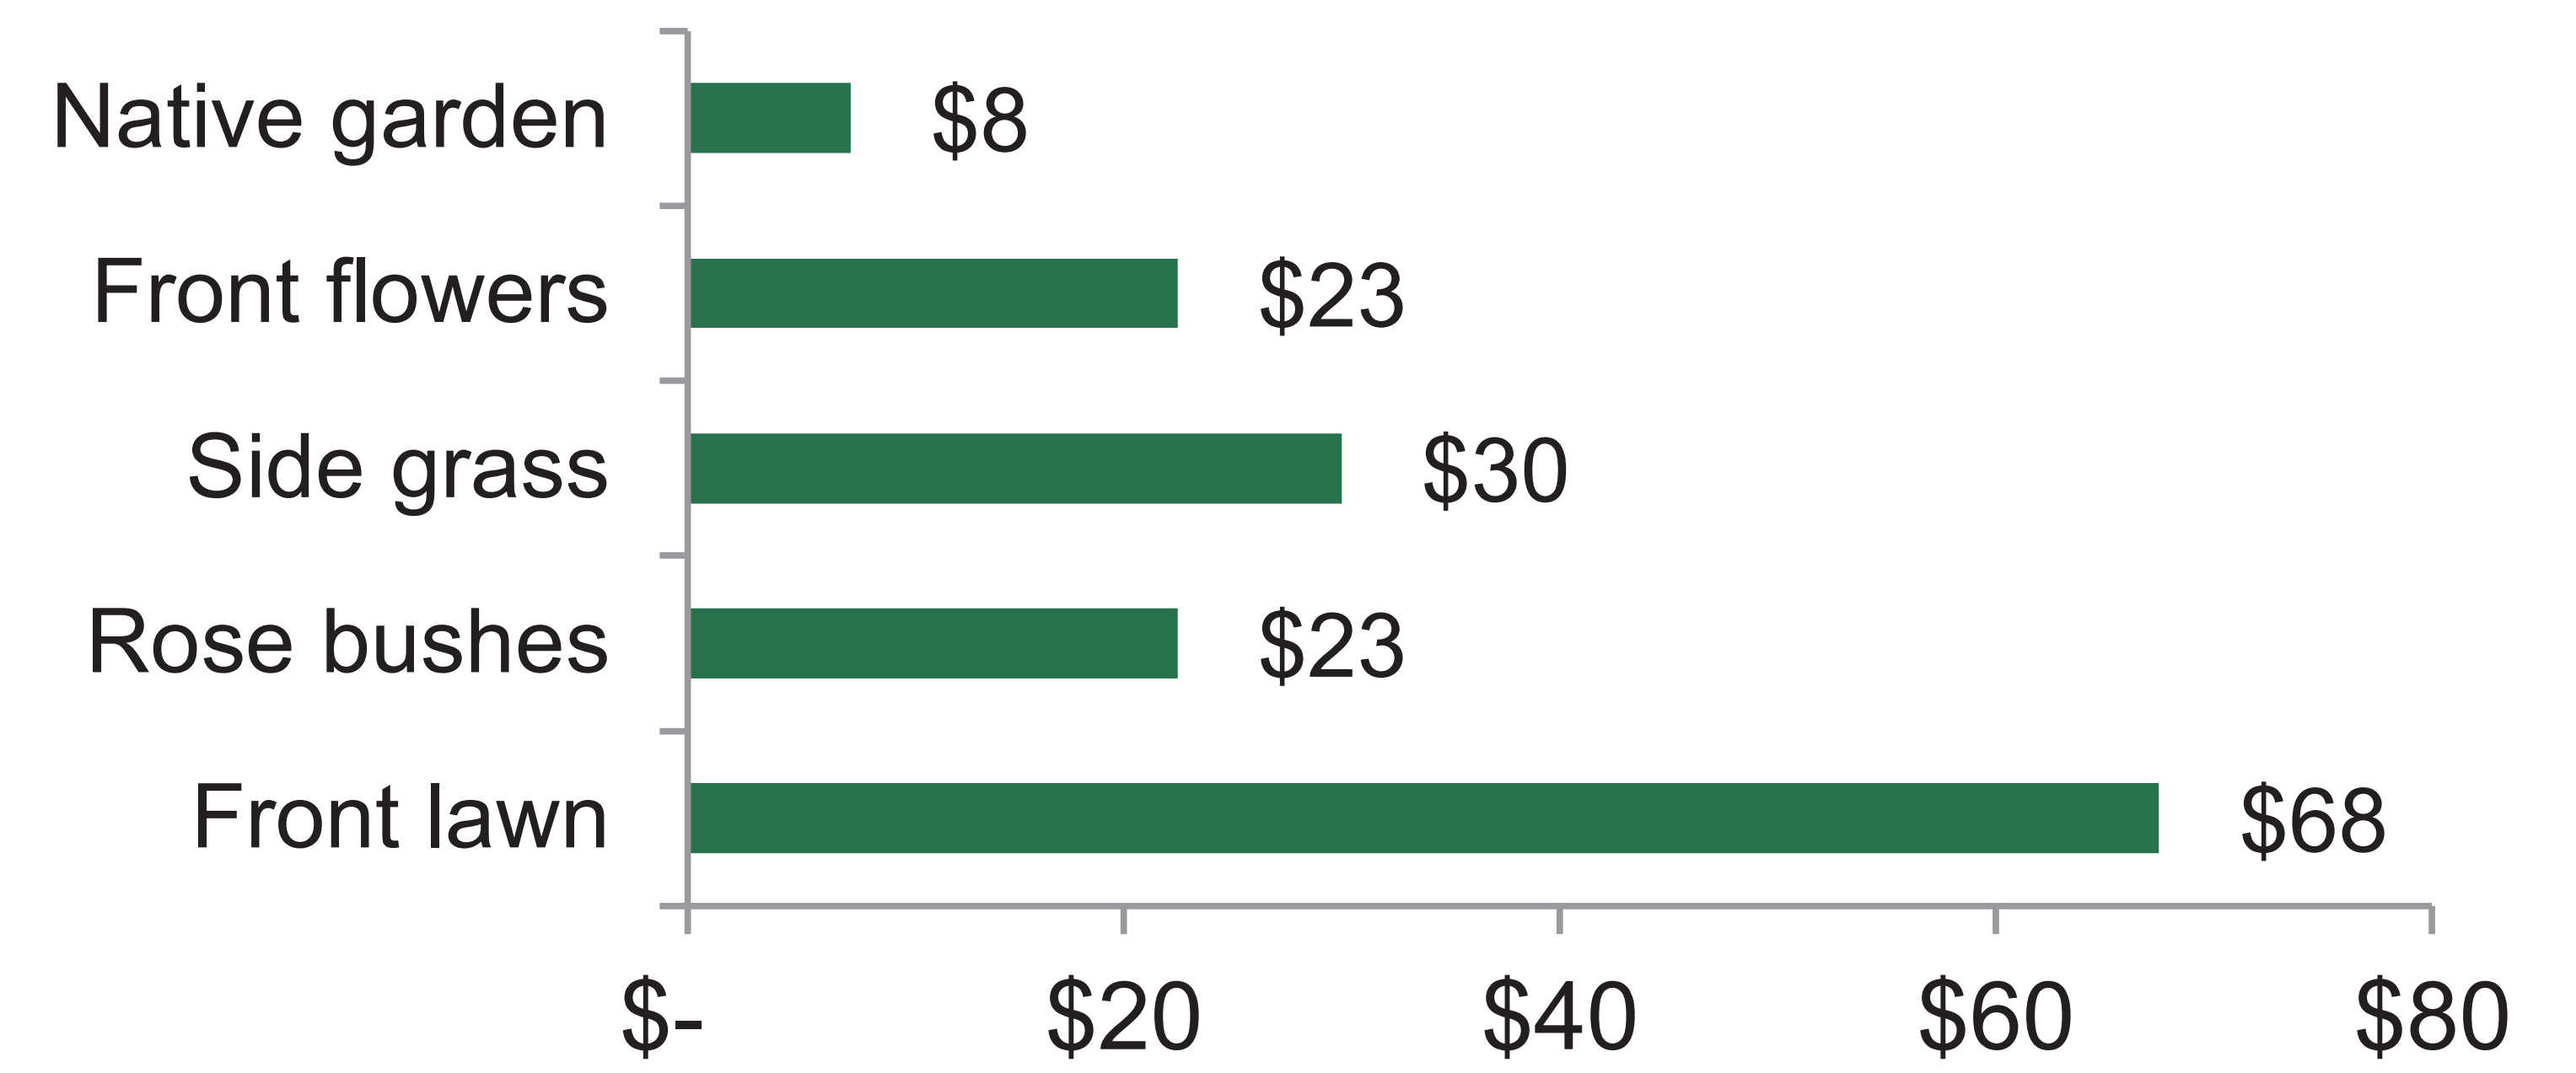

Cool

Humid

Rain

\$150 in Landscape Water Used During August

Your Water Use vs. Peers: **HIGHER**